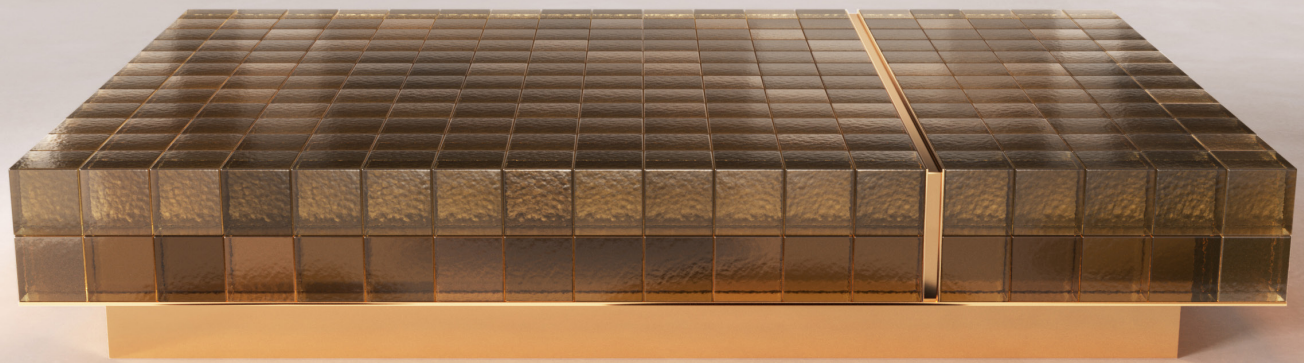

STUDIOTWENTYSEVEN

MODULO COFFEE TABLE BY **STEFANIA DIGREGORIO, MIRKO SALA TENNA & ENRICO SERVENTI** EXCLUSIVELY FOR STUDIOTWENTYSEVEN
LIMITED EDITION 10
SIGNED, SERIAL NUMBER AND CERTIFICATE OF AUTHENTICITY
MODULO COLLECTION
ETEREO DESIGN
YEAR 2026

TEXTURED CAST GLASS CUBES IN FUMÉ HUE
POLISHED GOLD STAINLESS STEEL FRAME
PRODUCTION TIME 12-14 WEEKS
HANDCRAFTED IN ITALY

IN H 11.8 W 72 D 47.2
CM H 30 W 183 D 120