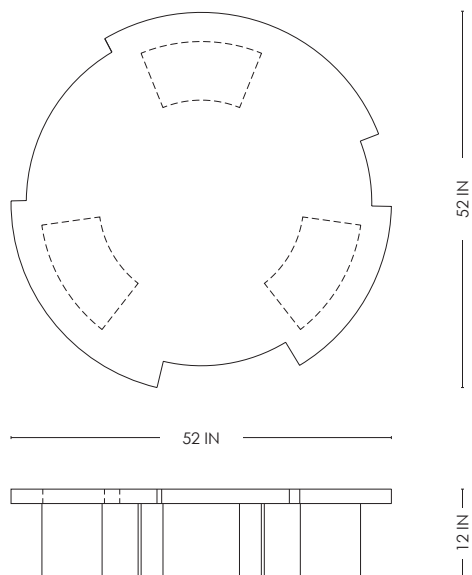

STUDIOTWENTYSEVEN