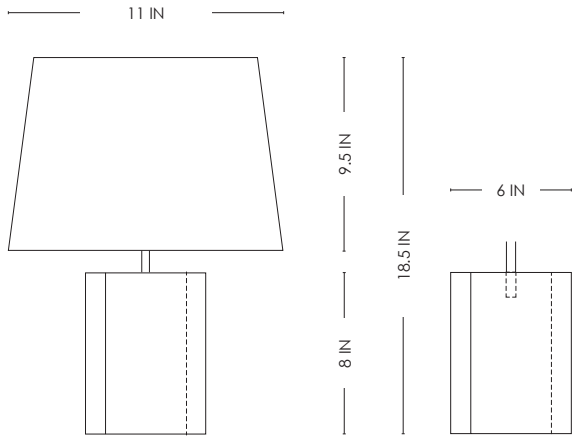

STUDIOTWENTYSEVEN

GLASS 011 TABLE LAMP BY **CLIVE LONSTEIN** EXCLUSIVELY FOR STUDIOTWENTYSEVEN
NUMBERED EDITION
SIGNED, SERIAL NUMBER AND CERTIFICATE OF AUTHENTICITY
GLASS COLLECTION
YEAR 2026

CLEAR ICE, ELECTRIC COBALT, OPAQUE OBSIDIAN,
SMOKED GRAY OR BRONZE TOPAZ CAST GLASS
LIGHT SOURCE NOT INCLUDED
BULB QUANTITY: 1
25W
A19 BULB
E26 SOCKET
2700K
DIMMABLE
PRODUCTION TIME 22-24 WEEKS
HANDCRAFTED IN AMERICA

IN H 18.5 Ø 11 SH 9.5
CM H 47 Ø 27.9 SH 24.1

STUDIOTWENTYSEVEN

ELECTRIC COBALT
CAST GLASS

BRONZE TOPAZ
CAST GLASS

CLEAR ICE
CAST GLASS

OPAQUE OBSIDIAN
CAST GLASS

SMOKED GREY
CAST GLASS