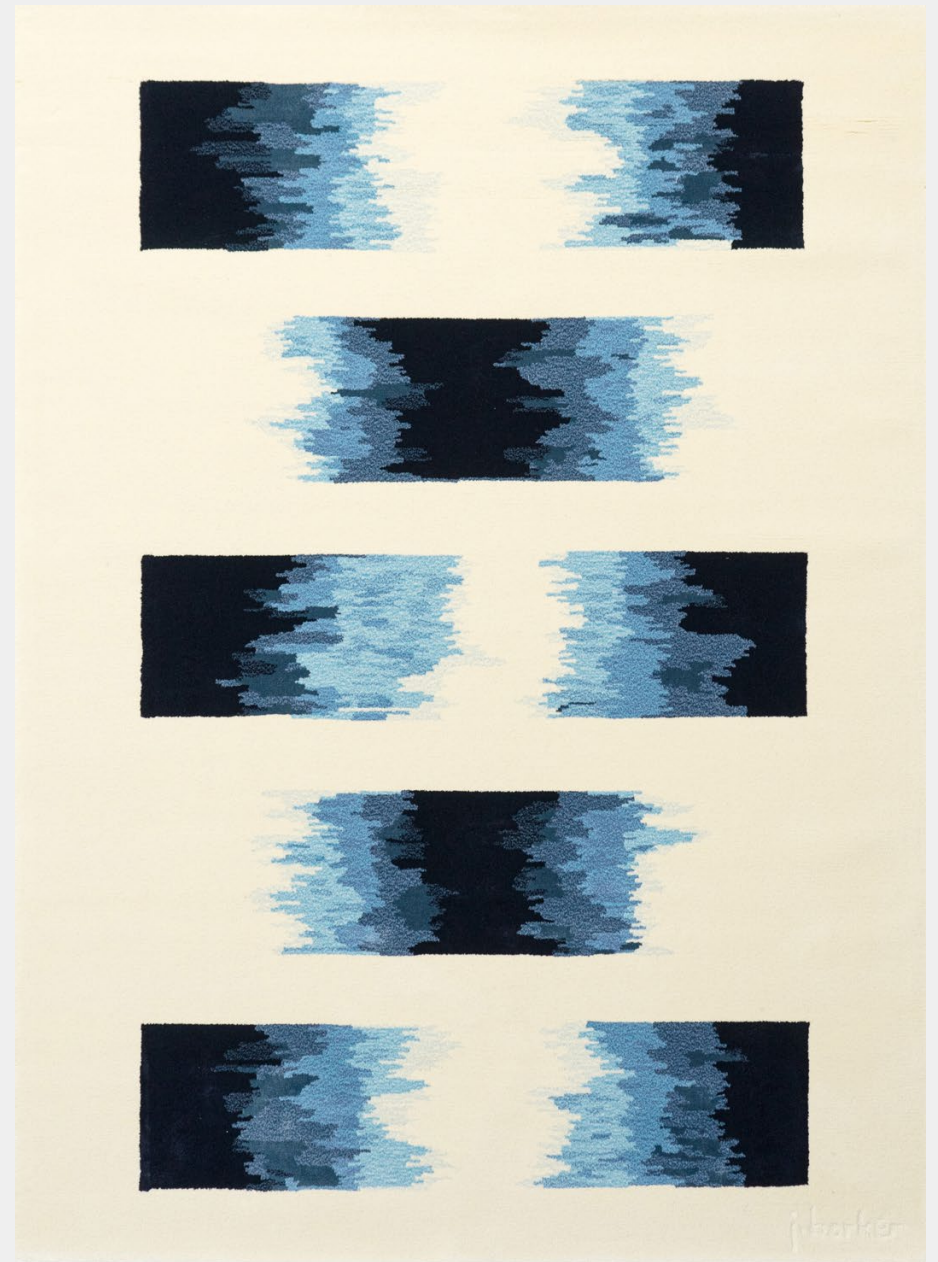

STUDIOTWENTYSEVEN

KINDY CARPET BY **ATELIERS PINTON**

WOOL AND TENCEL
PRODUCTION TIME 10-12 WEEKS
HAND TUFTED IN FRANCE

IN H 98.4 W 70.8
CM H 250 W 180