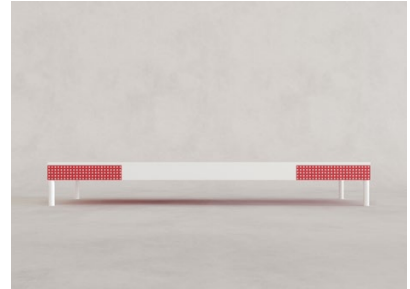

ROSSO
EUCLIDE