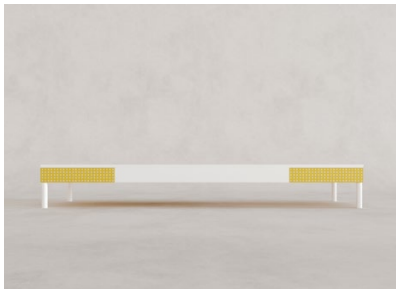

STUDIOTWENTYSEVEN

TESI14 COFFEE TABLE BY **FRANCESCO BALZANO** EXCLUSIVELY FOR STUDIOTWENTYSEVEN
LIMITED EDITION 12+4 AP
SIGNED, SERIAL NUMBER AND CERTIFICATE OF AUTHENTICITY
TESSUTO II COLLECTION
YEAR 2025

WHITE LACQUERED STRUCTURE
SIDE DETAILS UPHOLSTERED IN DERBY TOILE OR EUCLIDE BY RUBELLI
PRODUCTION TIME 14-16 WEEKS
HANDCRAFTED IN FRANCE BY ATELIERS SAINT-JACQUES FOUNDATION

IN H 11,8 W 87,4 D 31,5
CM H 30 W 222 D 80

STUDIOTWENTYSEVEN

ROSSO
DERBY TOILE

ORO
DERBY TOILE

ROSSO
EUCLIDE

GIALLO
EUCLIDE