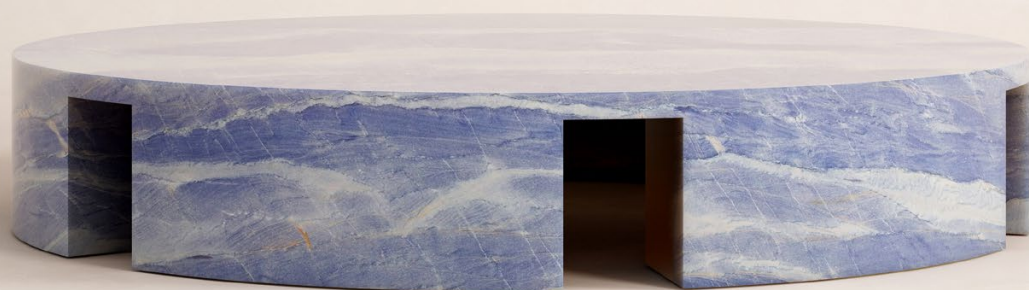

# STUDIOTWENTYSEVEN

ARGOS 02 COFFEE TABLE BY **MARTIN MASSÉ**  
LIMITED EDITION 12  
SIGNED, SERIAL NUMBER AND CERTIFICATE OF AUTHENTICITY  
ARGOS COLLECTION  
YEAR 2026

AZUL MACAUBAS QUARTZITE, ROSAL LIMESTONE OR BLUE-STAINED OAK  
PRODUCTION TIME 14-16 WEEKS  
HANDCRAFTED IN FRANCE BY ATELIERS SAINT-JACQUES FOUNDATION

IN H 9.4 Ø 55.1  
CM H 24 Ø 140

# STUDIOTWENTYSEVEN

**AZUL MACAUBAS**  
QUARTZITE

**ROSAL**  
LIMESTONE

**BLUE-STAINED**  
OAK