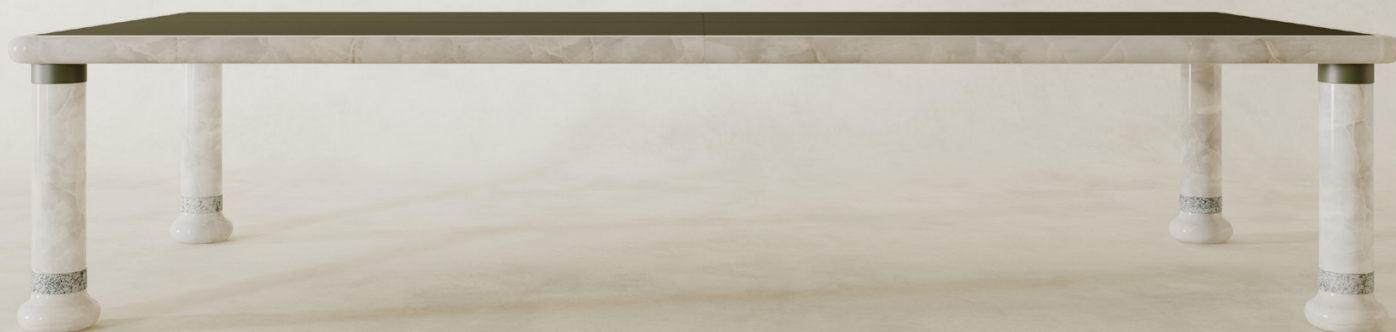

STUDIOTWENTYSEVEN

PRIM1 TABLE BY **FRANCESCO BALZANO**
LIMITED EDITION 12+4 AP
SIGNED, SERIAL NUMBER AND CERTIFICATE OF AUTHENTICITY
PRIMAVERA COLLECTION
YEAR 2026

KHAKI LEATHER TOP AND LEG COLLAR DETAILS
WHITE ONYX OR GREEN ESTOURS MARBLE FRAME
LEG BOTTOM DETAILS IN OPPOSING STONE
PRODUCTION TIME 14-16 WEEKS
HANDCRAFTED IN FRANCE BY ATELIERS SAINT-JACQUES FOUNDATION

IN H 29.1 W 137.8 D 59
CM H 74 W 350 D 150

STUDIOTWENTYSEVEN

WHITE
ONYX

GREEN ESTOURS
MARBLE