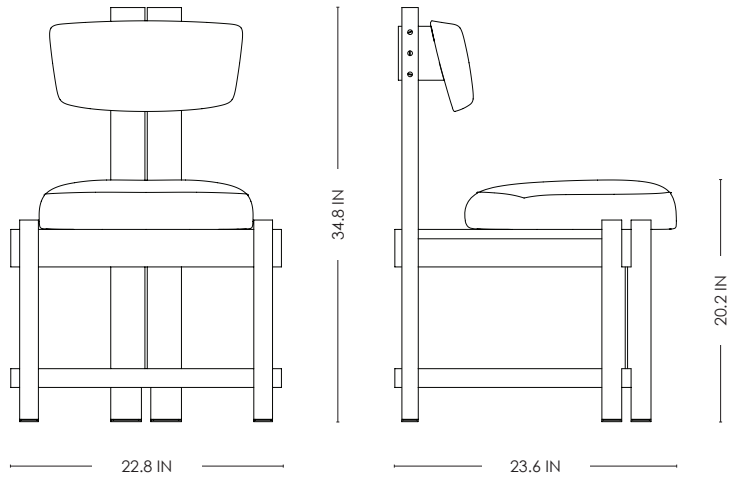

STUDIOTWENTYSEVEN

PALAIS V1 CHAIR BY **SIMONE FANCIULLACCI** EXCLUSIVELY FOR STUDIOTWENTYSEVEN
NUMBERED EDITION
SIGNED, SERIAL NUMBER AND CERTIFICATE OF AUTHENTICITY
PALAIS COLLECTION
YEAR 2026

SEAT UPHOLSTERED IN BENU RAW RECYCLED BY FISCHBACHER 1819
PATINATED CAST BRONZE BACK REST
SOLID CANALETTO WALNUT FRAME
PRODUCTION TIME 12-14 WEEKS
HANDCRAFTED IN ITALY

IN H 34.8 W 22.8 D 23.6 SH 20.2
CM H 88.5 W 58 D 60 SH 51.5

STUDIOTWENTYSEVEN

BENU RAW RECYCLED
FISCHBACKER 1819