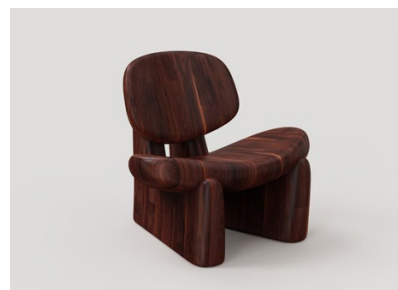

# STUDIOTWENTYSEVEN

PAU V1 CHAIR BY **SIMONE FANCIULLACCI** EXCLUSIVELY FOR STUDIOTWENTYSEVEN  
LIMITED EDITION 150  
SIGNED, SERIAL NUMBER AND CERTIFICATE OF AUTHENTICITY  
PAU COLLECTION  
YEAR 2023

WHITE OR CHROME RESIN COATED POLYSTYRENE, GREY, MEDIUM BROWN,  
POLISHED CAST BRONZE OR SOLID WALNUT  
PRODUCTION TIME 8-10 WEEKS  
HANDCRAFTED IN ITALY

**MEDIUM BROWN**  
CAST BRONZE

**POLISHED**  
CAST BRONZE

**SOLID**  
WALNUT