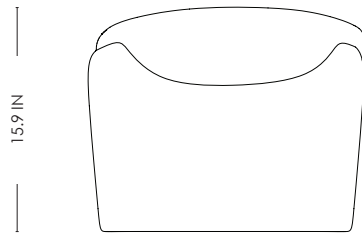

STUDIOTWENTYSEVEN

PAU V2 STOOL BY **SIMONE FANCIULLACCI** EXCLUSIVELY FOR STUDIOTWENTYSEVEN
LIMITED EDITION 150
SIGNED, SERIAL NUMBER AND CERTIFICATE OF AUTHENTICITY
PAU COLLECTION
YEAR 2023

WHITE OR CHROME RESIN COATED POLYSTYRENE, GREY, MEDIUM BROWN,
POLISHED CAST BRONZE OR SOLID WALNUT
PRODUCTION TIME 8-10 WEEKS
HANDCRAFTED IN ITALY

IN H 15.9 W 27.4 D 19.6
CM H 40.4 W 69.6 D 49.9

STUDIOTWENTYSEVEN

27.4 IN

15.9 IN

19.6 IN

WHITE
RESIN POLYSTYRENE

CHROME
RESIN POLYSTYRENE

GREY
CAST BRONZE