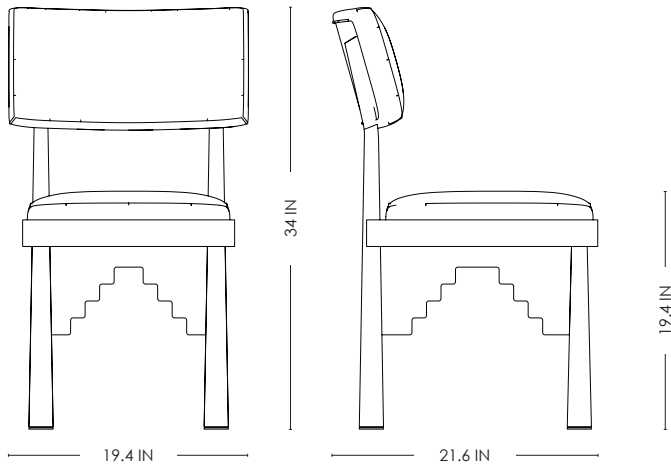

STUDIOTWENTYSEVEN