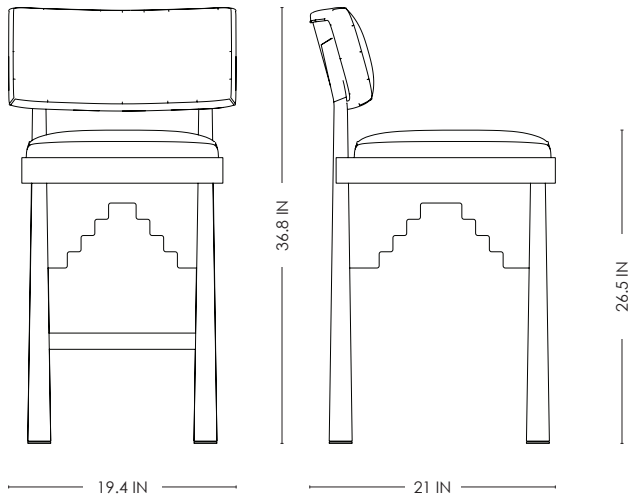

STUDIOTWENTYSEVEN

PLAZA V2 COUNTER STOOL BY **SIMONE FANCIULLACCI** EXCLUSIVELY FOR STUDIOTWENTYSEVEN
NUMBERED EDITION
SIGNED, SERIAL NUMBER AND CERTIFICATE OF AUTHENTICITY
PLAZA COLLECTION
YEAR 2026

SEAT AND BACKREST UPHOLSTERED IN BENU RAW RECYCLED BY FISCHBACHER 1819
SOLID WOOD FRAME
PRODUCTION TIME 12-14 WEEKS
HANDCRAFTED IN ITALY

IN H 36.8 W 19.4 D 21 SH 26.5
CM H 93.5 W 49.5 D 53.4 SH 67.5

STUDIOTWENTYSEVEN

BENU RAW RECYCLED
FISCHBACKER 1819