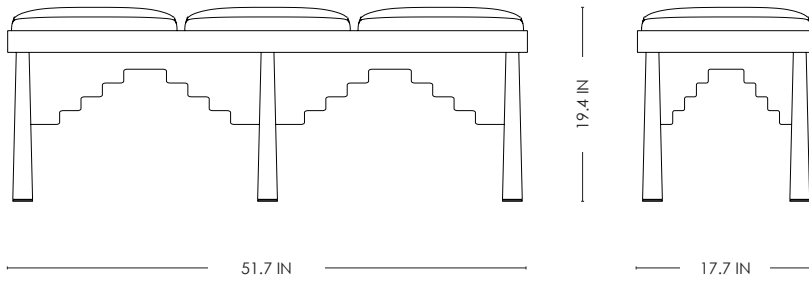

STUDIOTWENTYSEVEN